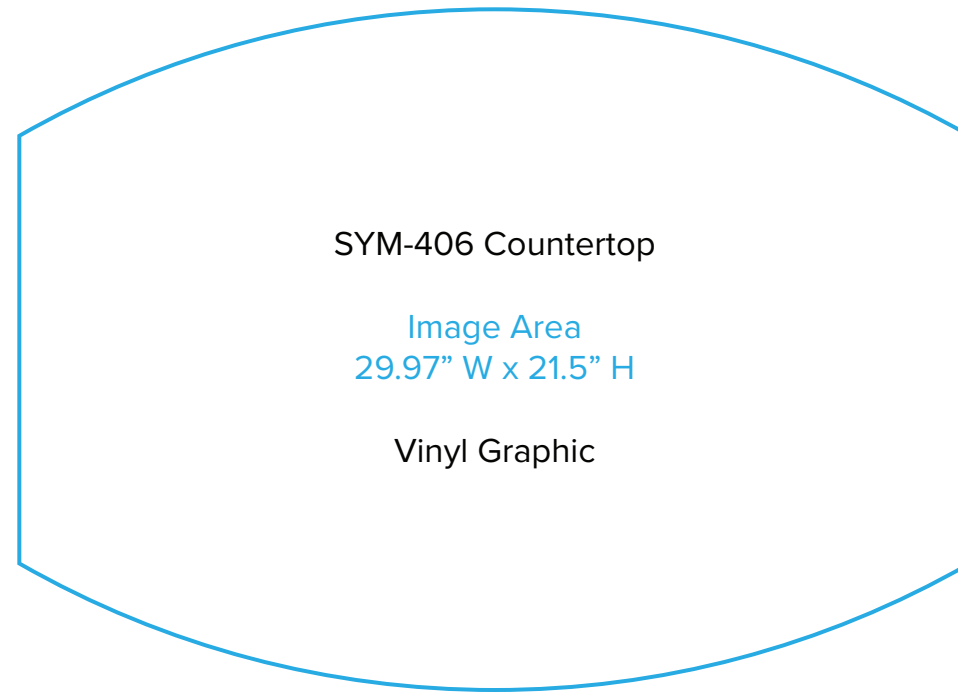

Graphic Template
10 x 20 Inline Exhibit
Backwall with Flat, Rectangular Panels, Convex Panel - SEG Graphics

NOTE: All Raster Art (jpg, tiff,psd, png, etc.) must be at least 100 dpi at print size.
Standard kits are often customized. Please check with Customer Service to ensure that this template matches your specific job.

Graphic Template Portable Counter – Vinyl Graphic

NOTE: All Raster Art (jpg, tiff,psd, png, etc.) must be at least 100 dpi at print size.
Standard kits are often customized. Please check with Customer Service to ensure that this template matches your specific job.