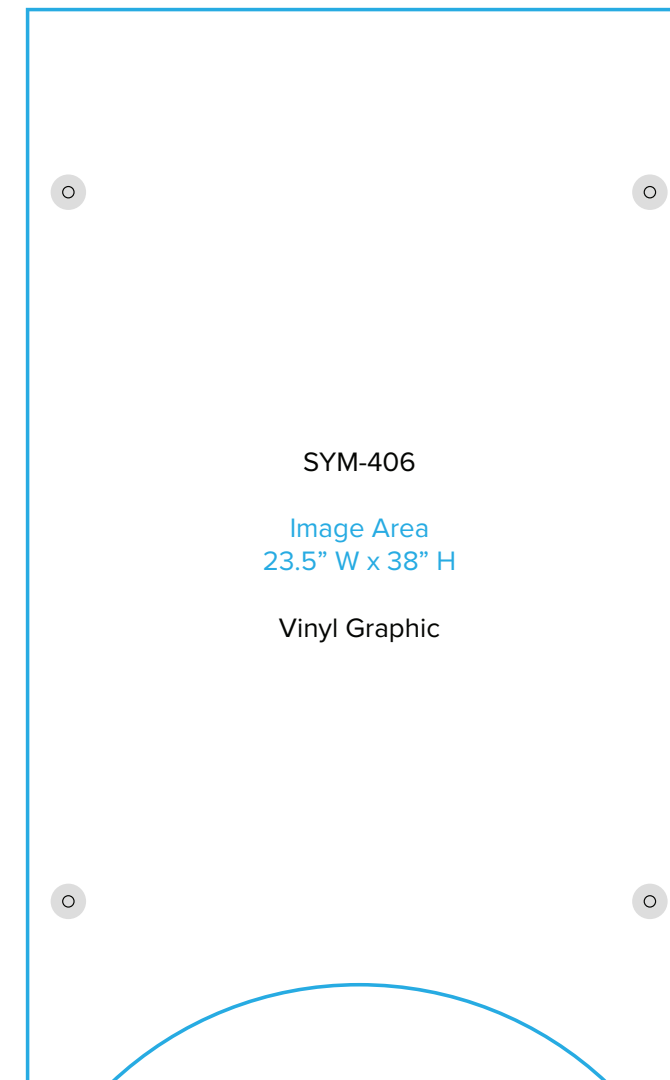

Graphic Template
10 x 20 Inline Exhibit
Backwall with Flat, Rectangular Panels, Convex Panel - SEG Graphics

NOTE: All Raster Art (jpg, tiff,psd, png, etc.) must be at least 100 dpi at print size.
Standard kits are often customized. Please check with Customer Service to ensure that this template matches your specific job.

Graphic Template Portable Counter – Vinyl Graphic

NOTE: All Raster Art (jpg, tiff,psd, png, etc.) must be at least 100 dpi at print size.
Standard kits are often customized. Please check with Customer Service to ensure that this template matches your specific job.